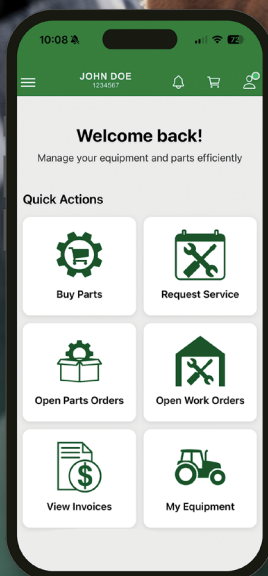

**NOW AVAILABLE**

**Your Equipment.  
Your Parts.  
Your Service.**  
All in one place.

# ACCESS

**MOBILE APP**

Stay connected and in control of your equipment anytime, anywhere.

- ✓ Request service
- ✓ Order parts
- ✓ Track work orders and parts tickets
- ✓ Receive real-time status updates
- ✓ Access invoices
- ✓ Monitor annual purchases
- ✓ Manage your equipment fleet